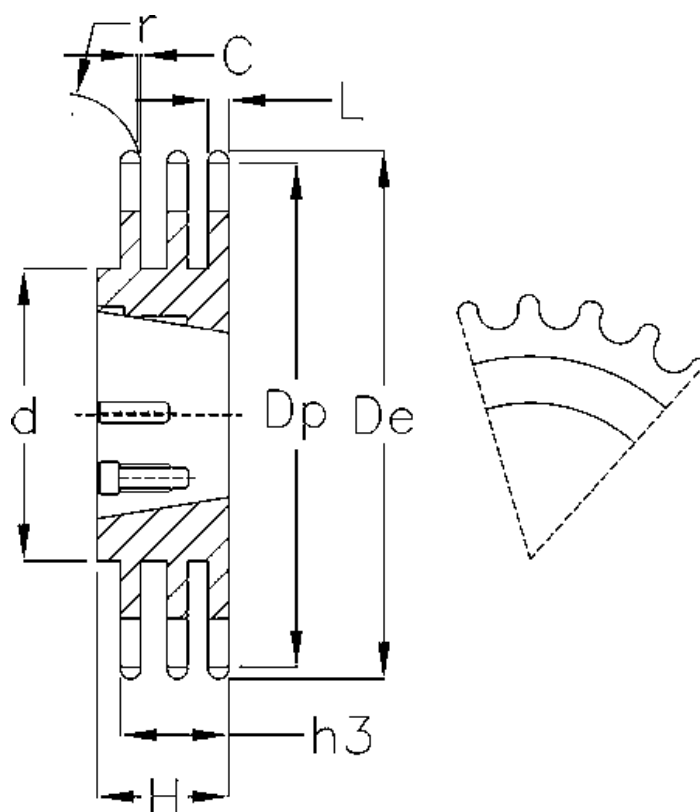

Article number: 616033006027

Description: Taperbored sprocket 10 B-3 Z=27 triplex
for bushing 2517

Measures

Bushing = 2517
 C = 1.6
 Chain = 10 B-3
 Chain size = 5/8" x 3/8"
 d = 110
 De = 144
 Dp = 136.75
 H = 45

h3 = 42.1
 Material = Stål
 No. of teeth = 27
 r = 10.16